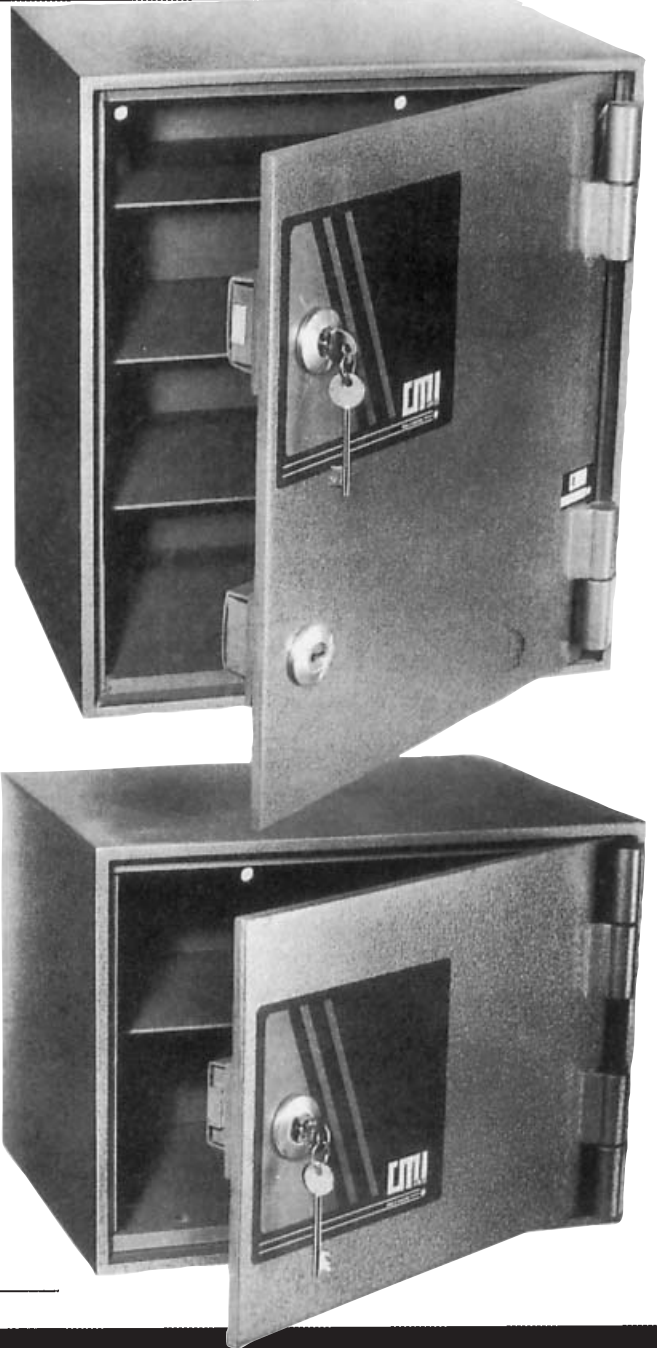

NIL FIRE RESISTANCE

CMI SAFE CO.

A.B.N. 20 118 637 245

Head Office: 244 WEST STREET, CARLTON, N.S.W. 2218

Phone: (02) 9547 1488 (5 LINES) Fax: (02) 9547 2104

Web Site: <http://www.cmisafe.com.au>

Email: sales@cmisafe.com.au

KB KK 08/02

MADE IN AUSTRALIA