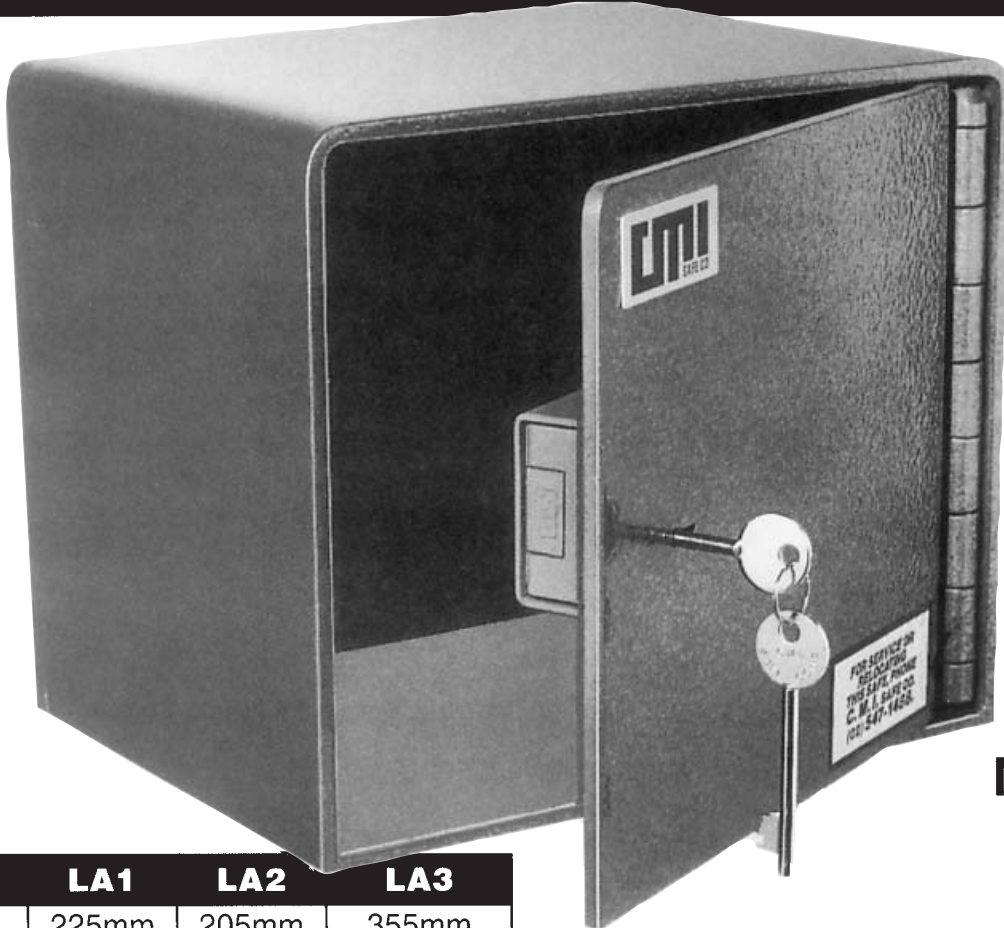

# LOCK-AWAY 6MM PLATE SAFES

**ALL CMI SAFES COME WITH A FIVE YEAR WARRANTY, EXCLUDING FREIGHT & TRAVELLING, WITH A 12 MONTH WARRANTY ON LOCKS.**

**MODEL LA1**

	<b>LA1</b>	<b>LA2</b>	<b>LA3</b>
Height	225mm 9"	205mm 8"	355mm 14"
Width	265mm 10"	380mm 15"	405mm 16"
Depth	200mm 8"	225mm 9"	305mm 12"
Weight	14kg	21kg	40kg
PRICE	\$	\$	\$

- All 6mm solid steel construction
- 6-lever pick resistant key lock
- 4x16mm mounting holes provided
- Heavy welded hinge

CMI Safe Co. reserves the right to alter specifications without notice or obligation.