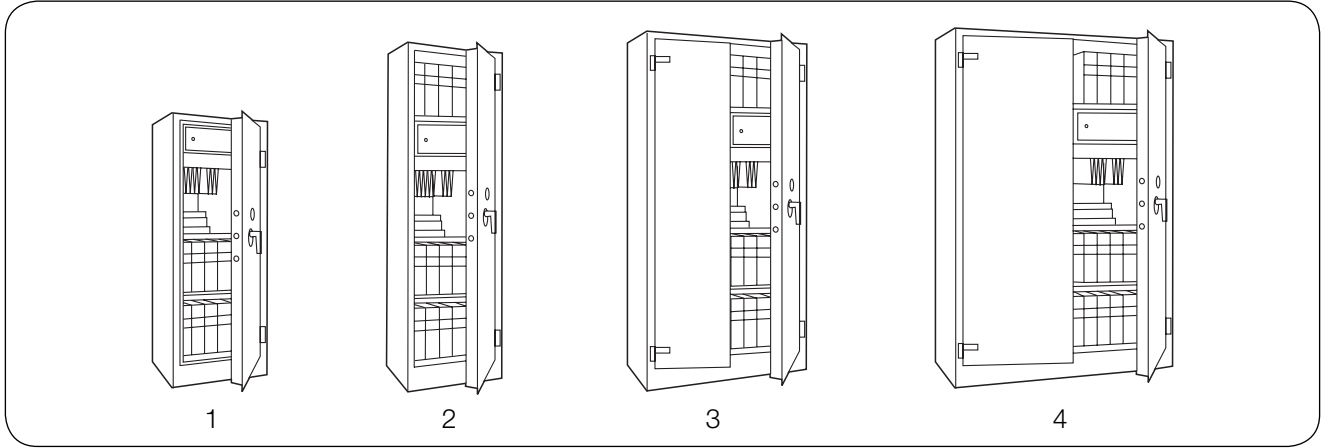

Secure DIN has a double wall construction, insulated with fire-resistance material in accordance with DIN 4102. The traditional 3-way moving bolt-work (three horizontal and two vertical bolts) contributes to the overall security of the cabinet.

Additional features

As standard the cabinets are configured with removable shelves, and for optimal utilization of space additional fittings are available. Lockable compartments, pull out frames for files or just extra shelves are options to customize your archive cabinet.

Secure DIN

Models

SLGB.1005.R2

Product data

Model	Article No.	External dimensions (mm)			Internal dimensions (mm)			Volume (litres)	Weight (kg)	Shelf (qty)
		Height	Width	Depth	Height	Width	Depth			
DIN-size 1	SL00300	1500	700	550	1290	585	430	325	95	3
DIN-size 2	SL00301	1950	700	550	1780	585	430	450	120	4
DIN-size 3	SL00302	1950	950	550	1780	835	430	640	150	4
DIN-size 4	SL00303	1950	1260	550	1780	1145	430	880	200	4